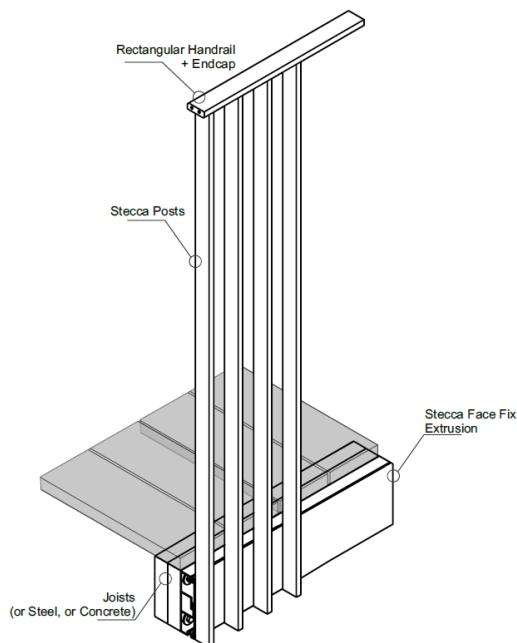

#### + CONTINUOUS FIN DESIGN

Designed with the idea that there can be a continuous, unbroken, system for a visually appealing aluminium balustrade without compromise.

Stecca utilises a built-in handrail, for the ultimate low profile look.

Interlinking handrails can also be mounted directly to the fins when needed for stairways.

#### + PRE-ASSEMBLED

Coming partly pre-assembled is both a benefit for installation and the end user, reducing build time and meaning that the system comes perfectly uniform every time.

The Stecca™ system is installed using 2.9m sections enabling excellent installation of the channel, spanning over any imperfections in the deck or balcony face.