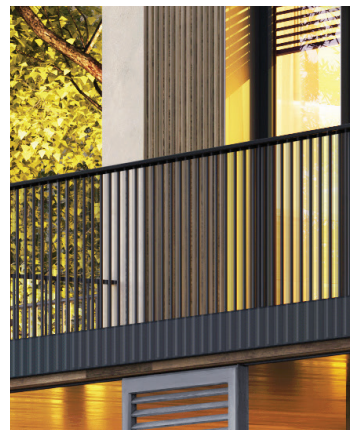

### NEW TO OUR ALUMINIUM BALUSTRADE RANGE

The Stecca™ Balustrade System by HomePlus is the latest addition to our premium range of balustrades. Designed to be a postless system, the Stecca fins come in sections for a continuous, integrated, modern design that will perform and provide sleek aesthetic appeal on any architecturally designed building.

#### + CONTINUOUS FIN DESIGN

Designed with the idea that there can be a continuous, unbroken, system for a visually appealing aluminium balustrade without compromise.

Stecca utilises a built-in handrail, for the ultimate low profile look.

Interlinking handrails can also be mounted directly to the fins when needed for stairways.

#### + PRE-ASSEMBLED

Coming partly pre-assembled is both a benefit for installation and the end user, reducing build time and meaning that the system comes perfectly uniform every time.

The Stecca™ system is installed using 2.9m sections enabling excellent installation of the channel, spanning over any imperfections in the deck or balcony face.