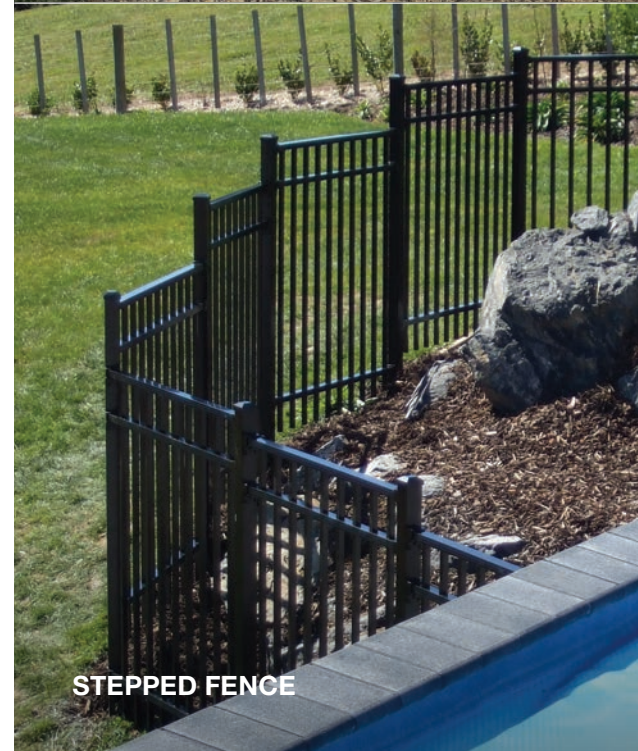

H-18R/CONTIFENCE/24

CONTEMPORARY FENCING

RAKED FENCE & MATCHING GATE

CONTEMPORARY STANDARD & STEPPED POOL FENCING

STANDARD FENCE

RAKED FENCE

STEPPED FENCE

STANDARD FENCE

Available in 5 different panel heights, with options for Arrowheads and matching gates.

RAKED FENCE

Only available in 1200mm high panels, 500mm rise over 2400mm width (maximum) = 12° adjustment (maximum)

STEPPED FENCE

Panels can be stepped to match sloping ground. Swimming pools* higher panels may be needed to comply with pool fencing regulations.

*1000mm and 1200mm stepped panels not suitable pool fencing.