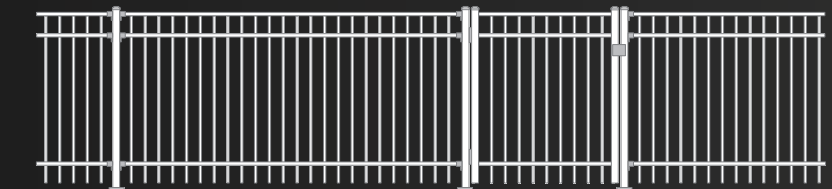

H-18R/CONTIFENCE/24

CONTEMPORARY FENCING

RAKED FENCE & MATCHING GATE

CONTEMPORARY STANDARD & STEPPED POOL FENCING

STANDARD FENCE

RAKED FENCE

STEPPED FENCE

STANDARD FENCE

Available in 5 different panel heights, with options for Arrowheads and matching gates.

RAKED FENCE

Only available in 1200mm high panels, 500mm rise over 2400mm width (maximum) = 12° adjustment (maximum)

STEPPED FENCE

Panels can be stepped to match sloping ground. Swimming pools* higher panels may be needed to comply with pool fencing regulations.

*1000mm and 1200mm stepped panels not suitable pool fencing.