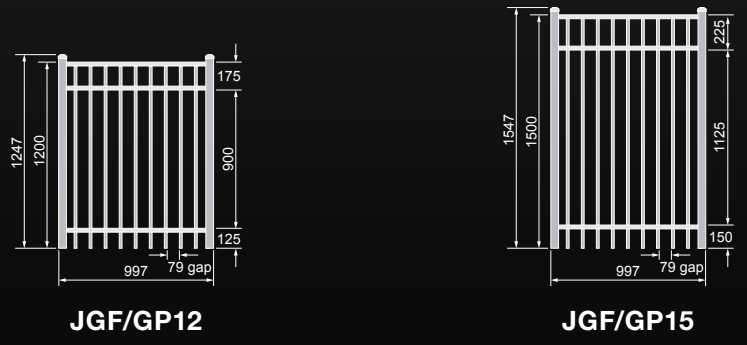

RESIDENTIAL AND POOL STANDARD GATE PANELS