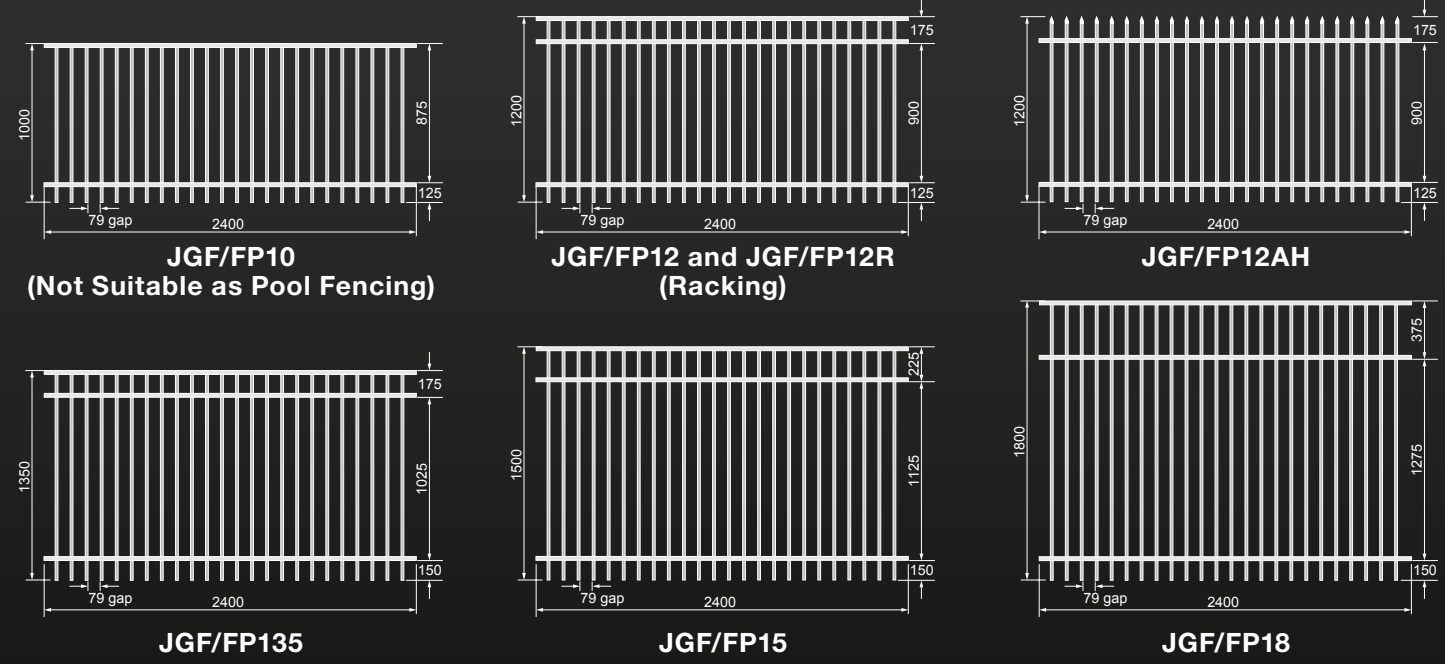

DESIGNS

RESIDENTIAL AND POOL STANDARD FENCE PANELS