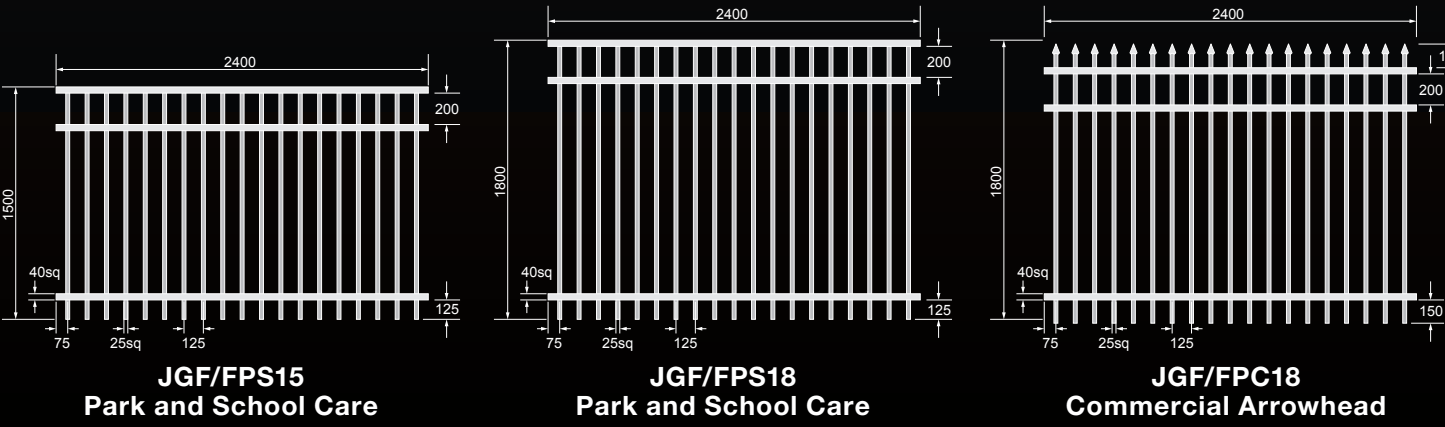

PARK & SCHOOL CARE, COMMERCIAL STANDARD FENCE PANELS

Available from:

Authorised Dealer

Our team of experts will help you to customise your new Contemporary Fence and Gate system, with an on-site consultation that includes a no obligation measure and quote.

For more information call your local HomePlus store on **0800 466 375**

*For warranty terms & conditions see www.homeplus.co.nz/warranty/

www.homeplus.co.nz