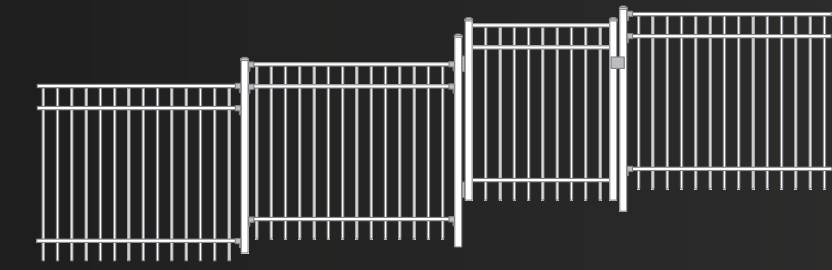

H-18R/CONTIFENCE/24

CONTEMPORARY FENCING

RAKED FENCE & MATCHING GATE

CONTEMPORARY STANDARD & STEPPED POOL FENCING

STANDARD FENCE

RAKED FENCE

STEPPED FENCE

STANDARD FENCE

Available in 5 different panel heights, with options for Arrowheads and matching gates.

RAKED FENCE

Only available in 1200mm high panels, 500mm rise over 2400mm width (maximum) = 12° adjustment (maximum)

STEPPED FENCE

Panels can be stepped to match sloping ground. Swimming pools* higher panels may be needed to comply with pool fencing regulations.

*1000mm and 1200mm stepped panels not suitable pool fencing.