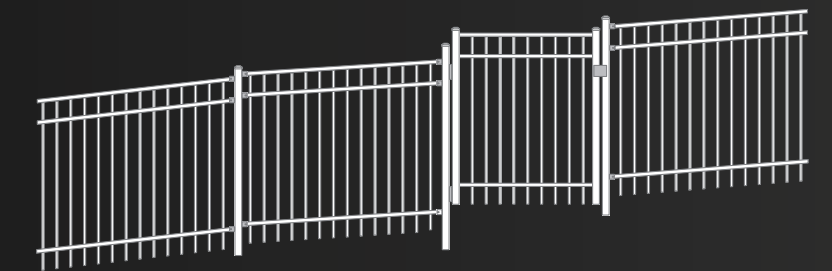

H-18R/CONTIFENCE/24

CONTEMPORARY FENCING

RAKED FENCE & MATCHING GATE

CONTEMPORARY STANDARD & STEPPED POOL FENCING

STANDARD FENCE

RAKED FENCE

STEPPED FENCE

STANDARD FENCE

Available in 5 different panel heights, with options for Arrowheads and matching gates.

RAKED FENCE

Only available in 1200mm high panels, 500mm rise over 2400mm width (maximum) = 12° adjustment (maximum)

STEPPED FENCE

Panels can be stepped to match sloping ground. Swimming pools* higher panels may be needed to comply with pool fencing regulations.

*1000mm and 1200mm stepped panels not suitable pool fencing.