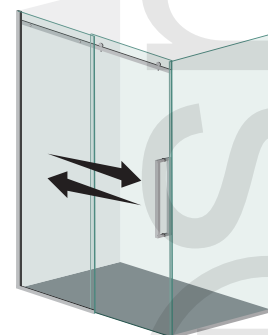

The HomePlus® Frameless Shower Hardware range offers a selection of premium quality products for Hinged, Sliding and Fixed shower screens. Ensure cohesive integration with existing fittings like shower heads and tapware, or upgrade a shower using the highest quality handles, hinges, and channels available, across a variety of colour options.

FRAMELESS HINGED AND SLIDING SHOWER OPTIONS

A hinged shower door describes a glass panel that opens by swinging on pivoting hinges, like a standard door in the home. The hinge can typically be attached to a stationary glass panel or the wall or shower surround. Ideal for areas where there is no restriction on door size.

A sliding shower screen door is a modern alternative to a hinged screen. Moving laterally from one side of the door frame to the other they are ideal for an area where there may not be enough room for a door to swing into the bathroom and are a great way to utilise space in a bathroom.

Our Frameless Glass Showers are made from clear 10mm Toughened Safety Glass, your HomePlus representative can advise on the other options available.

POPULAR CONFIGURATIONS*

Hinged Door and
90 Degree Return