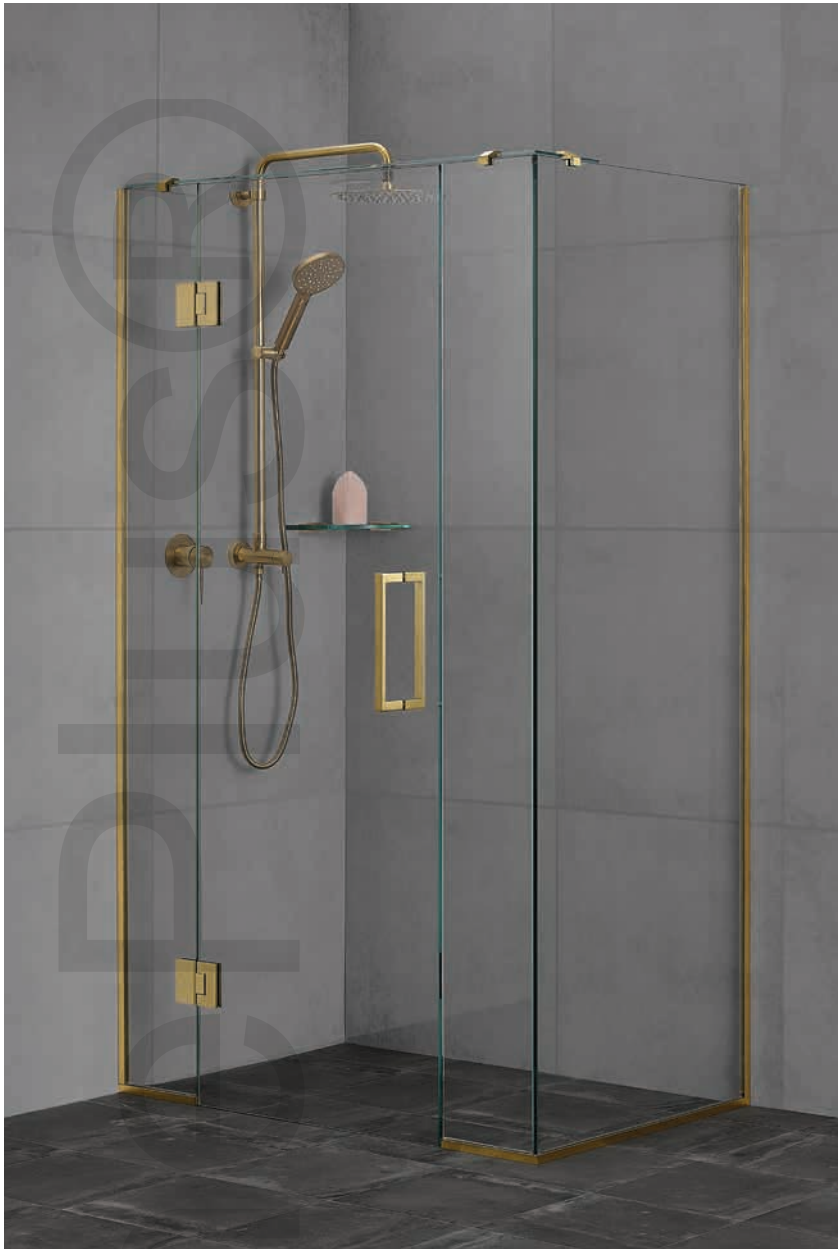

FRAMELESS HINGED AND SLIDING SHOWER OPTIONS

A hinged shower door describes a glass panel that opens by swinging on pivoting hinges, like a standard door in the home. The hinge can typically be attached to a stationary glass panel or the wall or shower surround. Ideal for areas where there is no restriction on door size.

BRASS TONES – BRUSHED BRASS

A Brass Tone is a refined and timeless addition to a bathroom.

Brushed Brass - BB

Satin Brass - SB*

Suggested Tapware Match:
Brushed Brass, Satin Brass & Modern Brushed Brass

*Non Standard Finish Option

Brushed Gold Double D Handle JH/D250/BG

Brushed Gold Glass to Glass Hinge JH2/BG

Brushed Gold Chamfered Over Panel Clip OP/10C/BG

GOLD TONE - BRUSHED GOLD

Add a touch of luxury and sophistication to a bathroom with a Brushed Gold Frameless Shower.

Brushed Gold - BG

Suggested Tapware Match:
Brushed Gold, Brushed Brass & Polished Gold

Upgrade your bathroom design to a new level of style with the innovative HomePlus® range of Frameless Shower Hardware Hinges.