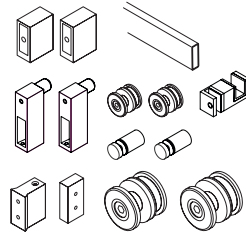

OVER PANEL CLIPS

Over Panel Clips are essential components designed to securely unite individual glass panels or affix glass to walls and structures. The HomePlus® range of Over Panel Clips has a diverse selection of finishes across two styles which, while functional, will contribute to the overall look and feel of a bathroom.

Chamfered heavy duty Over Panel Clip 10mm glass to 6mm over panel (Stainless Steel)

Round Over Panel Clip 10mm glass to 6mm over panel (Brass)

SLIDING SETS

For ease of selection, HomePlus® has created matching sliding shower sets available to order. Two sizes available, 1650mm long in a Polished Stainless Steel finish, and 2000mm long available in nine colour finishes that include Matte Black, Brushed Gun Metal and Brushed Gold.

1650mm Oasis Sliding Shower Door Kit wall to glass/wall to wall (excludes handle) Stainless Steel

(includes: Stops x 2, Wheels x 2, Anti jump x 2, Wall bracket x 2, Glass to rail connector x 2, Glass return bracket set x 1, Floor guide x 1, 1650mm Bar x 1)