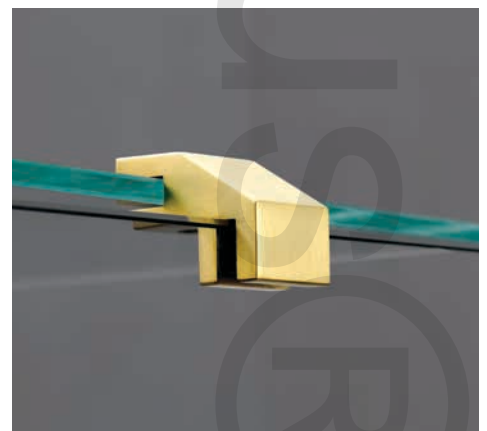

Brushed Gold Chamfered Over Panel Clip OP/10C/BG

GOLD TONE - BRUSHED GOLD

Add a touch of luxury and sophistication to a bathroom with a Brushed Gold Frameless Shower.

Suggested Tapware Match:
Brushed Gold, Brushed Brass & Polished Gold