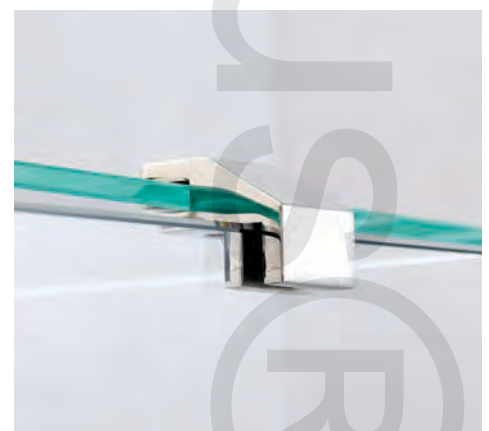

Polished Stainless Steel Chamfered Over Panel
Clip OP/10C/PSS

POLISHED TONE

A Frameless Glass Hinged Door in Polished Tones, with a Glass Corner Shelf and Towel/Robe Hook. Traditionally, the most popular shower hardware colour finish with an extensive range of easy-to-match products.

- Polished Stainless Steel - PSS
- Polished Chrome - CP
- Sterling Bright Anodised - STE

Suggested Tapware Match:
Chrome