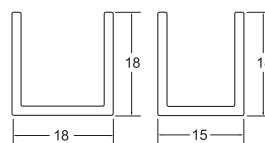

Shower glazing channel available in a variety of sizes, lengths and colours

13mm x 5.0mm half round floor section 2800mm

9.0mm x 10mm waterseal with felt 2800mm