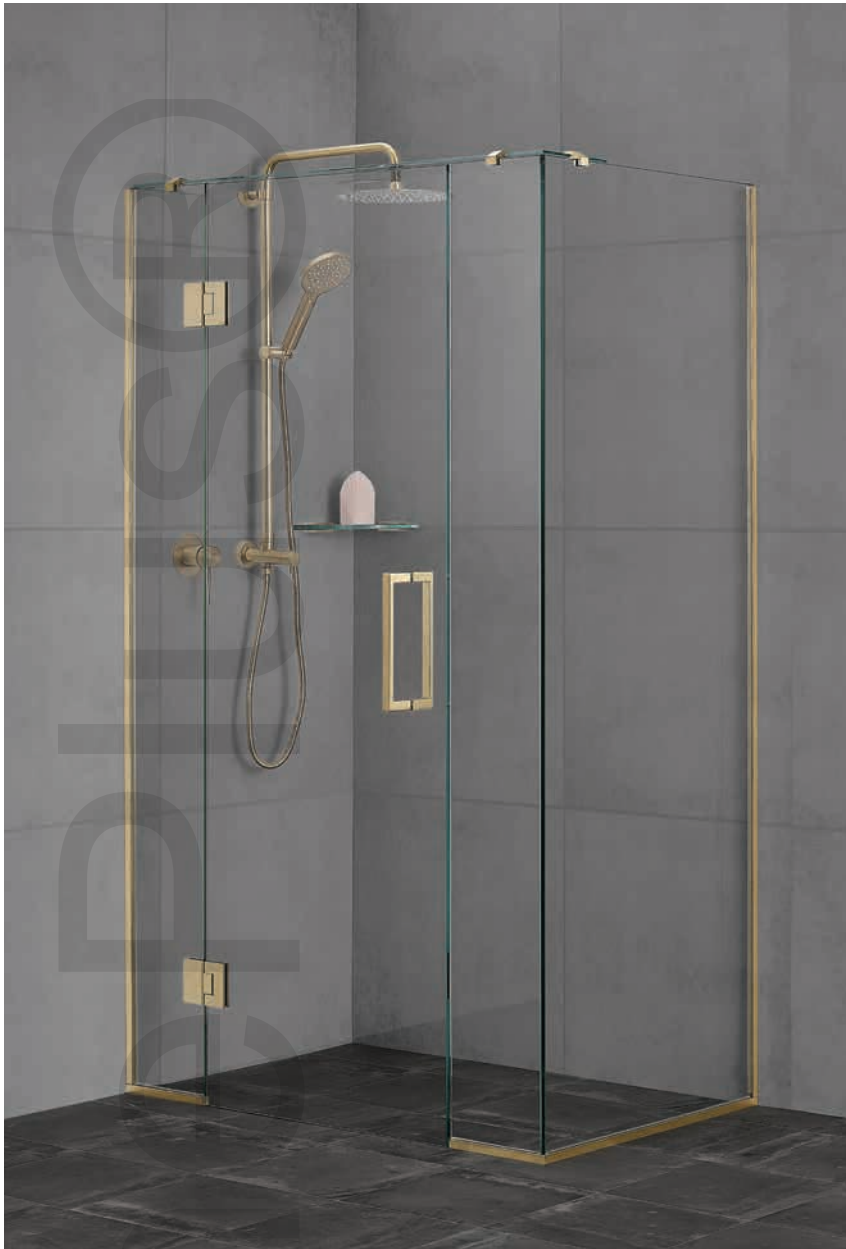

Brushed Brass Double D Handle JH/D250/BB