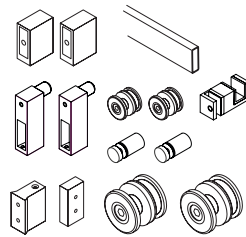

2000mm Oasis Sliding Shower Door Kit wall to glass/wall to wall (excludes handle) Stainless Steel

(includes: Stops x 2, Wheels x 2, Anti jump x 2, Wall bracket x 2, Glass to rail connector x 2, Glass return bracket set x 1, Floor guide x 1, 2000mm Bar x 1)

CHANNEL

HomePlus® Shower Glazing Channels are available in a variety of colour finishes and sizes to select from. Find the perfect fit and use colour to transform a bathroom space. Explore the extensive range of colour finishes, that includes Powder Coat colours from the Dulux® range and some amazing standard colours like Brushed Rose Gold, Brushed Satin Nickel, Satin Brass and Brushed Gun Metal.