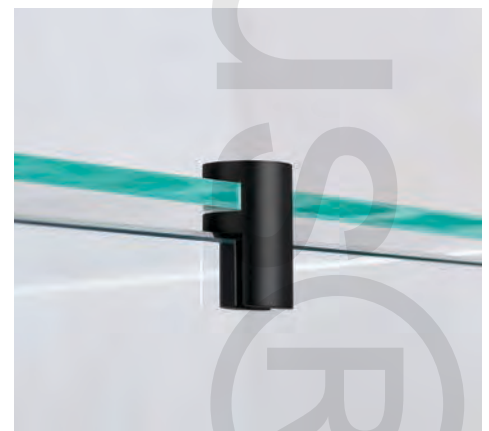

Brushed Rose Gold Copper - BRG

Suggested Tapware Match:
Brushed Copper, Brushed Bronze and Brushed Rose Gold

Matte Black Quadrant Double D Handle
JH/Q250/MB

Matte Black Glass to Glass Hinge JH2/MB

Matte Black Round Over Panel Clip
OP/10R/MB

DARK TONE – MATTE BLACK

A Frameless Glass Sliding Shower with Matte Black shower hardware is a popular contemporary choice.

Matte Black - MB

Suggested Tapware Match:
Matte Black and Black Chrome

Brushed Gun Metal Quadrant Double D Handle
JH/Q250/GM