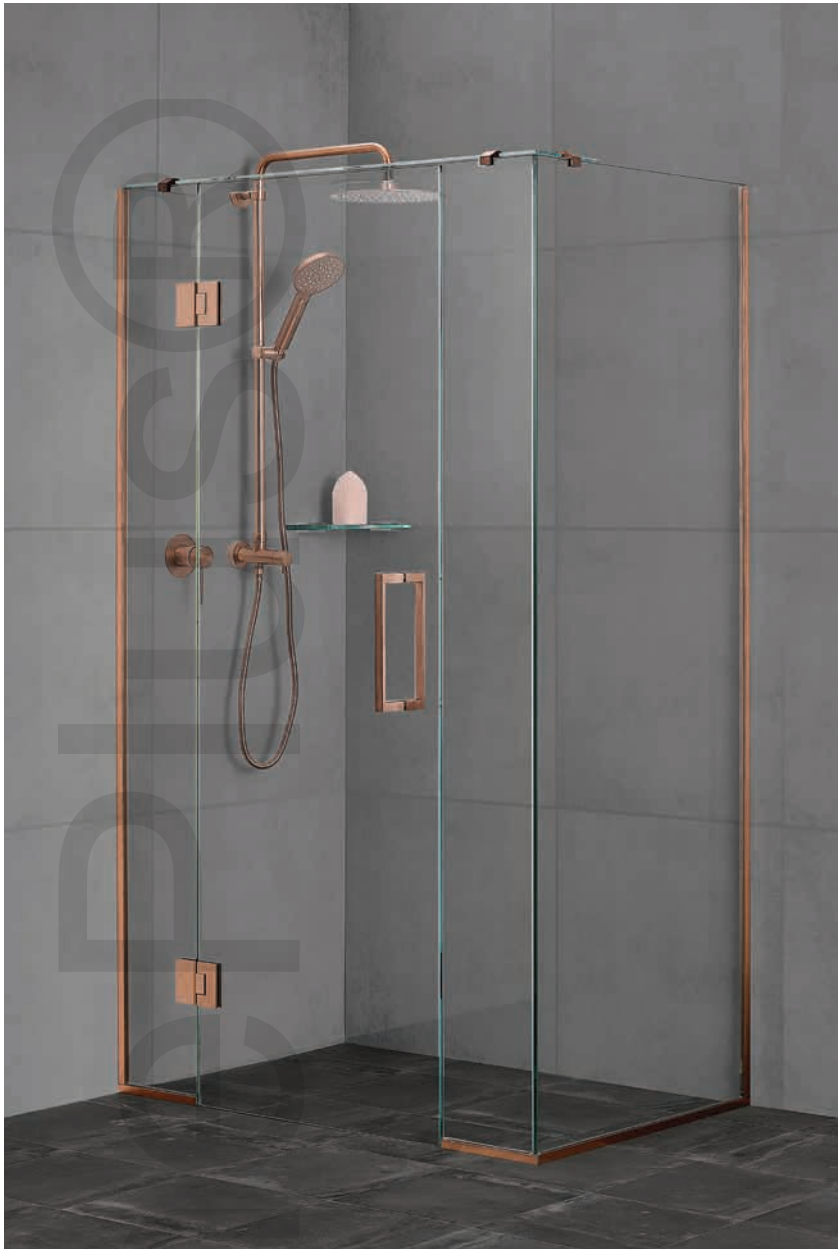

Brushed Rose Gold Copper Quadrant
Double D Handle JH/Q250/BRG