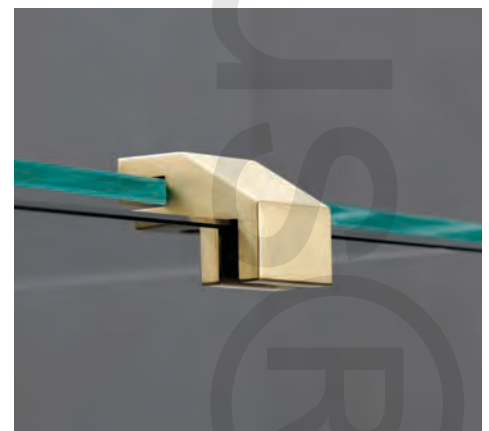

Brushed Brass Chamfered Over Panel Clip OP/10C/BB

BRASS TONES – BRUSHED BRASS

A Brass Tone is a refined and timeless addition to a bathroom.

Suggested Tapware Match:
Brushed Brass, Satin Brass & Modern Brushed Brass

*Non Standard Finish Option