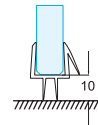

Shower glazing channel available in a variety of sizes, lengths and colours

13mm x 5.0mm half round floor section 2800mm

9.0mm x 10mm waterseal with felt 2800mm

SHELVES AND BRACKETS

Various Corner Shower Glass sizes and bracket options are available along with a Towel/Robe Hook. Supplied powder coated to the colour of choice or from various standard finishes.

10mm Toughened Glass corner shelf 200mm

10mm Toughened Glass corner shelf 250mm

10mm Toughened Glass shelf 150 x 300mm

Round shelf bracket 5-6mm glass (Brass)

Rectangular bracket 60mm for 8-10mm glass (Brass)

Round shelf bracket 8-10mm glass (Brass)

Towel / robe hook 25mm dia x 50mm (Stainless Steel)

Bottom door seal for 10mm glass 1400mm (PVC)

Bottom 20mm extended door seal for 10mm glass 2100mm (PVC)

Glass to glass 135 deg seal for 10mm glass 2100mm (PVC)