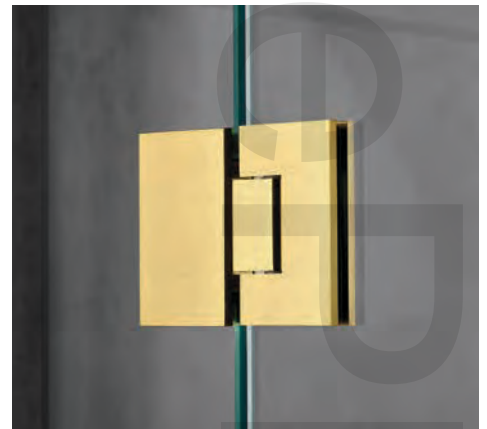

Brushed Gold Glass to Glass Hinge JH2/BG