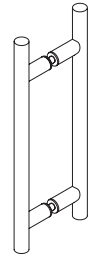

Brushed Gold BG

*Non Standard Finish Option

Double D Handle
25mm dia x 275
high C-C (Stainless
Steel)

Quadrant Double
D Handle 10mm x
20mm rectangular
section 270mm
overall 250mm
C-C (Stainless
Steel)

Finline Round
Double Handle
25mm dia 350mm
overall 250mm C-C
(Stainless Steel)

Finline Square
Double Handle
19mm x 19mm
square section
350mm overall
250mm C-C
(Stainless Steel)

Single D Handle
& Pull 25mm
dia 250mm C-C
(Stainless Steel)

Single D/towel Handle &
Pull 25mm DIA 400mm C-C
(Stainless Steel)

Single D/towel Handle &
Pull 25mm DIA 500mm C-C
(Stainless Steel)

HANDLES, KNOBS & PULLS

An Innovative and stylish accessory that blends both form and function, the variety of choice of Handles, Knobs and Pulls makes the ideal addition to a Frameless Glass Shower Door. Whether in pursuit of a chic understated handle, a decorative knob to infuse a dash of panache, or a pragmatic pull handle for effortless accessibility, the HomePlus® comprehensive selection encompasses all scenarios.