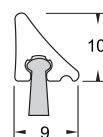

Shower glazing channel available in a variety of sizes, lengths and colours

13mm x 5.0mm half round floor section 2800mm

9.0mm x 10mm waterseal with felt 2800mm

SHELVES AND BRACKETS

Various Corner Shower Glass sizes and bracket options are available along with a Towel/Robe Hook. Supplied powder coated to the colour of choice or from various standard finishes.