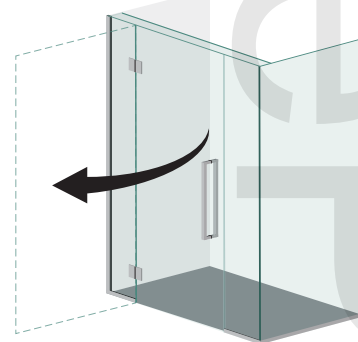

POPULAR CONFIGURATIONS*

Hinged Door and
90 Degree Return