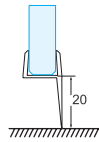

Shower glazing channel available in a variety of sizes, lengths and colours

13mm x 5.0mm half round floor section 2800mm

9.0mm x 10mm waterseal with felt 2800mm

SHELVES AND BRACKETS

Various Corner Shower Glass sizes and bracket options are available along with a Towel/Robe Hook. Supplied powder coated to the colour of choice or from various standard finishes.

10mm Toughened Glass corner shelf 200mm

10mm Toughened Glass corner shelf 250mm

10mm Toughened Glass shelf 150 x 300mm

Round shelf bracket 5-6mm glass (Brass)

Rectangular bracket 60mm for 8-10mm glass (Brass)

Round shelf bracket 8-10mm glass (Brass)

Towel / robe hook 25mm dia x 50mm (Stainless Steel)

Bottom door seal for 10mm glass 1400mm (PVC)

Bottom 20mm extended door seal for 10mm glass 2100mm (PVC)

Glass to glass 135 deg seal for 10mm glass 2100mm (PVC)