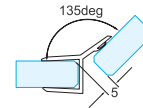

Round shelf bracket 8-10mm glass (Brass)

Towel / robe hook 25mm dia x 50mm (Stainless Steel)

Bottom door seal for 10mm glass 1400mm (PVC)

Bottom 20mm extended door seal for 10mm glass 2100mm (PVC)

Glass to glass 135 deg seal for 10mm glass 2100mm (PVC)