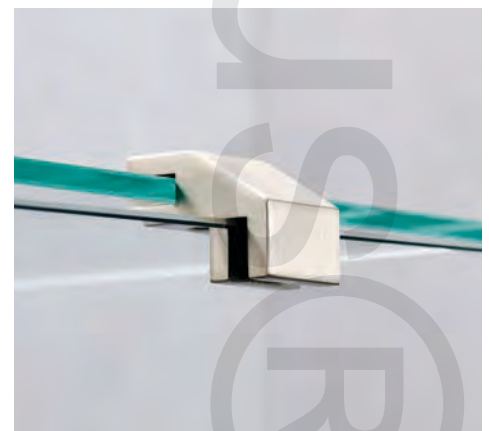

Brushed Satin Nickel Chamfered Over Panel Clip
OP/10C/SN

NICKEL TONE - BRUSHED SATIN NICKEL

A Frameless Glass Hinged Door in a lustrous Nickel Tone, adds an air of modern elegance. It is also a neutral colour that ensures choice when looking at suitable matching products.