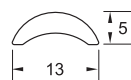

Shower glazing channel available in a variety of sizes, lengths and colours

13mm x 5.0mm half round floor section 2800mm

9.0mm x 10mm waterseal with felt 2800mm

SHELVES AND BRACKETS

Various Corner Shower Glass sizes and bracket options are available along with a Towel/Robe Hook. Supplied powder coated to the colour of choice or from various standard finishes.